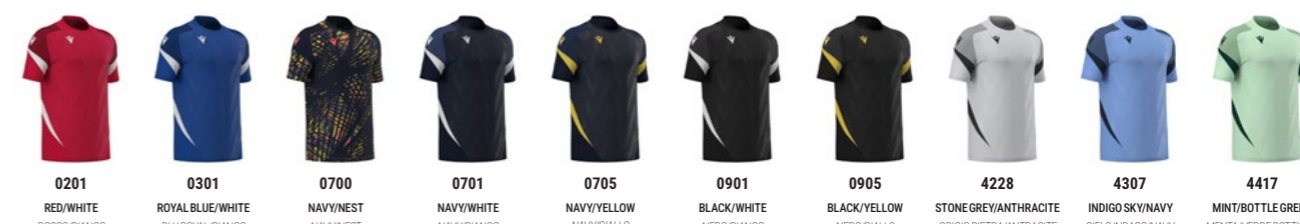

TOTEM NEW

MATCH DAY SHIRT

SOFTLOCK: 100% POLYESTER

SR	M	L	XL	2XL	3XL	4XL	5XL	RRP £ 32,30	U-PAY £ 24,25
JR	5XS	4XS	3XS	2XS	XS	S		RRP £ 26,90	U-PAY £ 20,20

- › Crew neck in main fabric
- › Contrasting mesh triangular inserts
- › Micromesh back
- › Embossed texture on front

- › Girocollo in tessuto principale
- › Inserti triangolari in mesh in contrasto
- › Retro in micromesh
- › Texture embossata su fronte