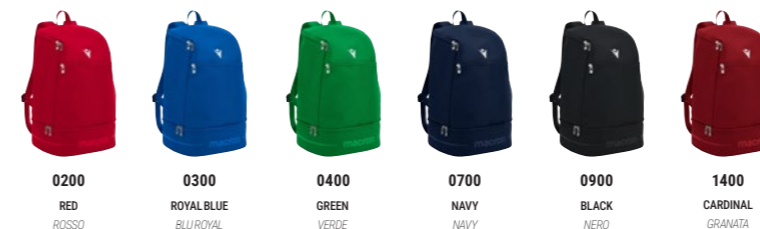

80000431

EASE NEW

SHOES

UPPER: FLYKNIT

OUTSOLE: MODAL + THERMOPLASTIC RUBBER

JR	EU	35	36	37	38	39	40
	UK	2.5	3	4	5	5.5	6.5
	US	3	4	5	5.5	6.5	7

RRP £ 83,00 U-PAY £ 62,25

- › Seamless breathable mesh upper
- › EVA insole for greater support and cushioning
- › Durable rubber outsole with grooved design for everyday comfort
- › Loop on the heel

SR	EU	41	42	43	44	45	46	47	48	49	50
	UK	7	8	9	9.5	10.5	11	12.5	13	14	14.5
	US	8	8.5	9.5	10	11	12	12.5	13.5	14	16

RRP £ 99,60 U-PAY £ 74,70

- › Tomaia in mesh traspirante senza cuciture
- › Soletta in EVA per maggiore supporto e ammortizzazione
- › Suola in gomma resistente con design a scanalature, per garantire comfort quotidiano
- › Passante sul tallone

BAGS

59308

MAXI PATH

BACKPACK W/SEMI RIGID POLYSHELL

AVAILABLE UNTIL **2026**

100% POLYESTER

30,7 LT - 33 CM (W) X 51 CM (H) X 25 CM (D)
BOTTOM RIGID POLYSHELL: 10 CM (H)

RRP £ 33,15 U-PAY £ 24,90

PETANQUE BOTTOM REDUCER large size *

- › Mesh side pocket
- › Coated fabric on the sides of the bottom
- › Tasca a rete laterale
- › Tessuto spalmato sui lati del fondo

* Additional soft base for bowls available for this model on page **XX**

M 80000539 L 80000540

AXIS NEW

BACKPACK W/SEMI RIGID BOTTOM

100% POLYESTER

MEDIUM SIZE: 20 LT - 27,5 CM (W) X 45 CM (H) X 21,5 CM (D)
PETANQUE BOTTOM REDUCER medium size *

RRP £ 30,15 U-PAY £ 22,65

LARGE SIZE: 30 LT - 33 CM (W) X 51 CM (H) X 25 CM (D)
PETANQUE BOTTOM REDUCER large size *

RRP £ 33,85 U-PAY £ 25,40

- › Large central compartment with zip closure
- › Front utility pocket with zip
- › Semi-rigid shoe-support bottom
- › Grande comparto centrale con chiusura a zip
- › Tasca frontale porta oggetti con zip
- › Fondo semirigido porta scarpe

* Additional soft base for bowls available for this model on page **182**

59309

PATH

BACKPACK W/SEMI RIGID POLYSHELL

AVAILABLE UNTIL **2026**

100% POLYESTER