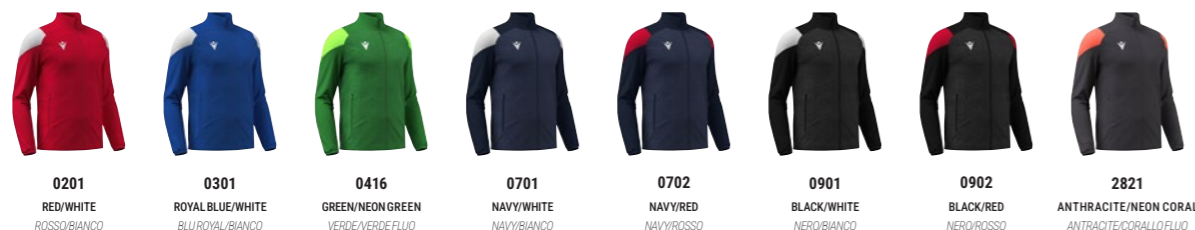

8000005

VANIR

FULL LENGTH ZIP TOP

CONFORTEX: 100% POLYESTER

AVAILABLE UNTIL **2027**

SR	M	L	XL	2XL	3XL	4XL	5XL	RRP £ 53,55	U-PAY £ 40,20
JR	5XS	4XS	3XS	2XS	XS	S		RRP £ 44,60	U-PAY £ 33,45

- › Full-length die-cast zip
- › Pockets with die-cast zips
- › Melange texture on the front
- › Knitted rear waistband
- › Cuffs with Lycra trim

- › Full zip pressofusa
- › Tasche con zip pressofusa
- › Texture melange su fronte
- › Fascione retro in maglieria
- › Polsi con bordatura in lycra

0201 RED/WHITE ROSSO/BIANCO	0301 ROYAL BLUE/WHITE BLU ROYAL/BIANCO	0416 GREEN/NEON GREEN VERDE/VERDE FLUO	0701 NAVY/WHITE NAVY/BIANCO	0702 NAVY/RED NAVY/ROSSO	0901 BLACK/WHITE NERO/BIANCO	0902 BLACK/RED NERO/ROSSO	2821 ANTHRACITE/NEON CORAL ANTRACITE/CORALLO FLUO

8000007

PROMETHEUS

MICROFIBER FULL LENGTH ZIP TOP

MICROFIBER + POLY DIAGONAL + MESH LINING: 100% POLYESTER

AVAILABLE UNTIL **2027**

SR	M	L	XL	2XL	3XL	4XL	5XL	RRP £ 79,10	U-PAY £ 59,35
JR	5XS	4XS	3XS	2XS	XS	S		RRP £ 65,90	U-PAY £ 49,45

- › Full-length die-cast zip
- › Pockets with die-cast zips
- › Melange texture on the front
- › Microfibre front with mesh lining
- › Knitted cuffs, neck and rear waistband
- › Dye-sub graffiti design on front and sleeve insert

- › Full zip pressofusa
- › Tasche con zip pressofusa
- › Texture melange su fronte
- › Fronte in microfibra con fodera in mesh
- › Polsi, collo e fascione retro in maglieria
- › Design graffiti sublimato su fronte e inserto manica