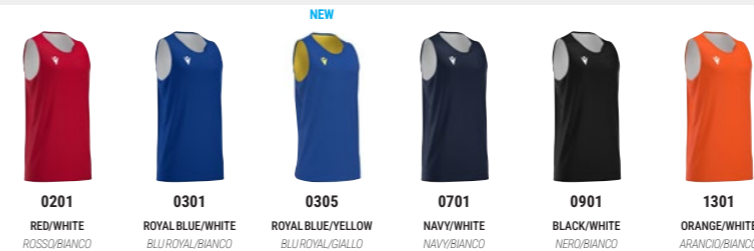

DOUBLEFIBER LIGHT: 100% POLYESTER

SR	M	L	XL	2XL	3XL	4XL	5XL	RRP £ 22,45	U-PAY £ 16,85
JR	5XS	4XS	3XS	2XS	XS	S		RRP £ 18,70	U-PAY £ 14,05

- › Reversible fabric
- › Crew neck vest
- › Narrow shoulder

- › Monotesuto reversibile
- › Canotta girocollo
- › Spalla stretta