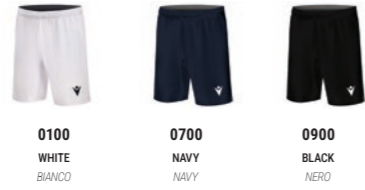

160

SPORTS 2026 161

7227

ELM
SHORTS WITH POCKET

SOFTLOCK: 100% POLYESTER

SR	M	L	XL	2XL	3XL	4XL	5XL	RRP £ 24,15	U-PAY £ 18,15
JR	5XS	4XS	3XS	2XS	XS	S		RRP £ 20,10	U-PAY £ 15,10

- › Waistband with exposed inside elastic
- › Flat drawstring
- › Fascione con elastico interno a vista
- › Coulisse piatta