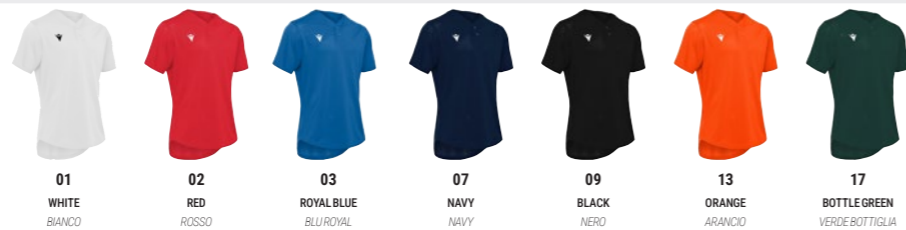

0100	0107	1900
WHITE	WHITE/NAVY	GREY
BIANCO	BIANCO/NAVY	GRIGIO

3712

DRAKE

BASEBALL MATCH DAY JERSEY

POLYDRY: 100% POLYESTER

SR	M	L	XL	2XL	3XL	4XL	5XL	RRP £ 30,50	U-PAY £ 22,90
JR	5XS	4XS	3XS	2XS	XS	S		RRP £ 25,40	U-PAY £ 19,05