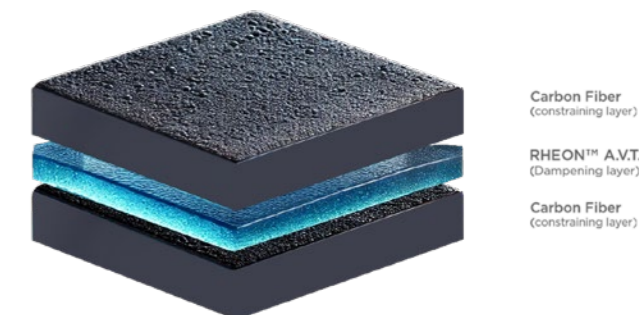

Tecnologia innovativa

- Utilizzo di materiali intelligenti non-newtoniani sviluppati da RheonLabs
- Prima applicazione al mondo della tecnologia Constrained-Layer Damping (CLD) nel padel
- Sistema ultra-sottile che mantiene leggerezza della racchetta