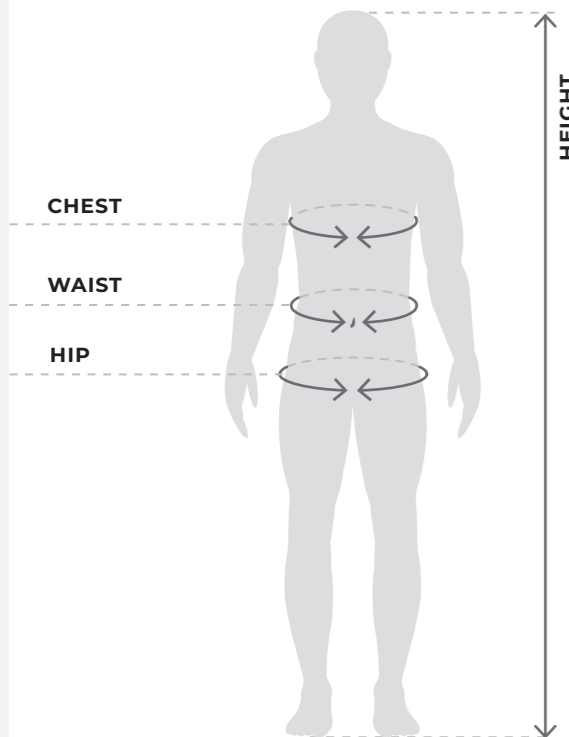

KEY TO THE SYMBOLS USED

XX PCS

NUMBER OF PIECES ASSOCIATED WITH THE ITEM CODE.

PRODUCTS WITH COTTON COMING FROM BETTER COTTON.

investing in better cotton

Better Cotton.org/MassBalance

WATER PROOF FABRIC RESISTANT TO WATER COLUMN > 10,000 MM > 3,000 MM

SUITABLE FOR FOOD AND DRINKS.

CERTIFICATIONS

SIZES - CLOTHING

MAN/UNISEX FIT

	JUNIOR UP TO 13 YEARS OF AGE / FINO A 13 ANNI D'ETÀ							
	HEIGHT		CHEST		WAIST		HIP	
	CM	FEET	CM	INCH	CM	INCH	CM	INCH
4XS	110 - 119	3FT6 - 3FT9	60 - 64	23.5 - 25	56 - 59	22 - 23	66 - 70	26 - 27.5
3XS	120 - 132	3FT9 - 4FT3	64 - 72	25 - 28	59 - 64	23 - 25	70 - 76	27.5 - 30
2XS	133 - 146	4FT3 - 4FT8	72 - 80	28 - 31.5	64 - 69	25 - 27	76 - 82	30 - 32
XS	147 - 160	4FT8 - 5FT2	80 - 88	31.5 - 34.5	69 - 74	27 - 29	82 - 88	32 - 34.5
S	160 - 172	5FT2 - 5FT6	88 - 96	34.6 - 37.8	74 - 79	29 - 31	88 - 94	34.6 - 37

	ADULT							
	HEIGHT		CHEST		WAIST		HIP	
	CM	FEET	CM	INCH	CM	INCH	CM	INCH
M	171 - 179	5FT6 - 5FT8	96 - 100	38 - 39.5	84 - 88	33 - 34.5	96 - 100	37.8 - 39.5
L	178 - 185	5FT8 - 6FT	100 - 104	39.5 - 41	88 - 92	34.5 - 36	100 - 104	39.5 - 41
XL	183 - 190	6FT - 6FT2	104 - 108	41 - 42.5	92 - 97	36 - 38.2	104 - 108	41 - 42.5
2XL	188 - 195	6FT1 - 6FT4	108 - 113	42.5 - 44.5	97 - 102	38.2 - 40	108 - 112	42.5 - 44
3XL	193 - 200	6FT3 - 6FT5	113 - 122	44.5 - 48	102 - 112	40 - 44	112 - 121	44 - 47.6
4XL	198 - 205	6FT5 - 6FT7	122 - 131	48 - 51.6	112 - 122	44 - 48	121 - 130	47.6 - 51.2
5XL	203 - 210	6FT6 - 6FT8	131 - 140	51.6 - 55	122 - 132	48 - 52	130 - 139	51.2 - 54.7