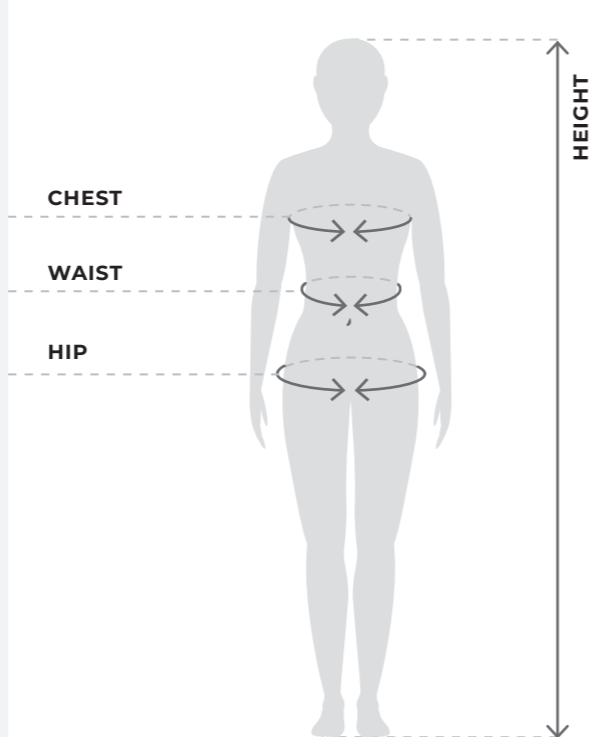

WOMAN FIT

	JUNIOR UP TO 13 YEARS OF AGE / FINO A 13 ANNI D'ETÀ							
	HEIGHT		CHEST		WAIST		HIP	
	CM	FEET	CM	INCH	CM	INCH	CM	INCH
4XS	110 - 119	3FT6 - 3FT9	60 - 64	23.5 - 25	55 - 57	21.5 - 22.5	66 - 70	26 - 27.5
3XS	120 - 132	3FT9 - 4FT3	64 - 71	25 - 28	57 - 60	22.5 - 23.5	70 - 76	27.5 - 30
2XS	133 - 146	4FT3 - 4FT8	71 - 77	28 - 30	60 - 63	23.5 - 25	76 - 82	30 - 32
XS	147 - 160	4FT8 - 5FT2	77 - 83	30 - 32.7	63 - 66	25 - 26	82 - 88	32 - 34.6
S	159 - 168	5FT2 - 5FT5	84 - 88	33 - 34.5	67 - 71	26 - 28	91 - 95	35.8 - 37.5

	ADULT							
	HEIGHT		CHEST		WAIST		HIP	
	CM	FEET	CM	INCH	CM	INCH	CM	INCH
M	167 - 175	5FT4 - 5FT7	88 - 92	34.5 - 36	71 - 75	28 - 29.5	95 - 99	37.5 - 39
L	173 - 181	5FT6 - 5FT9	92 - 96	36 - 38	75 - 79	29.5 - 31	99 - 103	39 - 40.5
XL	179 - 187	5FT8 - 6FT1	96 - 100	38 - 39	79 - 83	31 - 33	103 - 107	40.5 - 42
2XL	185 - 191	6FT - 6FT2	100 - 104	39 - 41	83 - 87	33 - 34	107 - 111	42 - 43.5
3XL	188 - 194	6FT1 - 6FT3	104 - 110	41 - 43	87 - 93	34 - 36.5	111 - 117	43.5 - 46
4XL	193 - 200	6FT3 - 6FT5	110 - 116	43 - 45.5	93 - 99	36.5 - 39	117 - 123	46 - 48.5