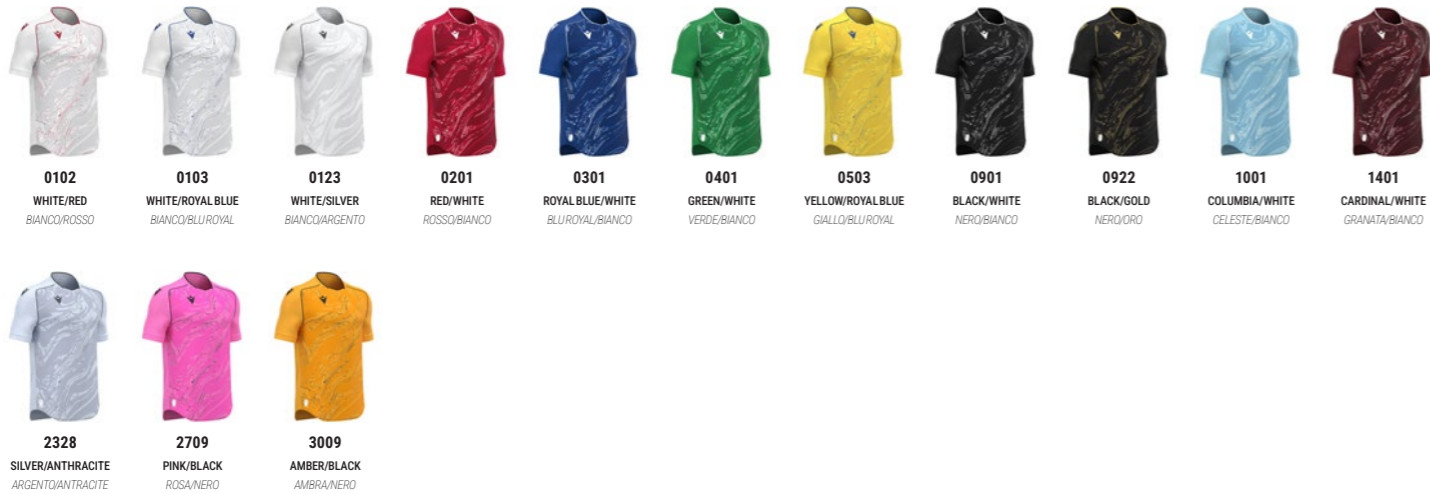

MATCH DAY ECO SHIRT

ECO SOFTLOCK: 100% POLYESTER (RECYCLED)

SR	M	L	XL	2XL	3XL	4XL	5XL	RRP	U-PAY
JR	5XS	4XS	3XS	2XS	XS	S		£ 47,30	£ 35,50
								£ 39,40	£ 29,55

- › Embossed texture on sleeves
- › Shaped shirt bottom
- › Fabric sleeve cuffs
- › Eco micromesh back
- › Macron Hero logo in silicone on front
- › V-neck in bicolour knit
- › Contrast piping on sleeves
- › Sublimated front print texture

- › Texture embossata su maniche
- › Fondo maglia sagomato
- › Polsi fondo manica in tessuto
- › Retro in Eco micromesh
- › Logo Macron Hero in silicone su fronte
- › Collo a V in maglieria bicolore
- › Piping in contrasto su maniche
- › Texture in stampa sublimatica su fronte maglia

5227

SKARA ECO ECO PERFORMANCE SYSTEM

MATCH DAY ECO SHORTS

ECO SOFTLOCK + ECO MESH: 100% POLYESTER (RECYCLED)

SR	M	L	XL	2XL	3XL	4XL	5XL	RRP	U-PAY
JR	5XS	4XS	3XS	2XS	XS	S		£ 19,45	£ 14,60
								£ 16,20	£ 12,15

- › Eco mesh side inserts
- › Flat drawstring

- › Inserti laterali in Eco mesh
- › Coulisse piatta