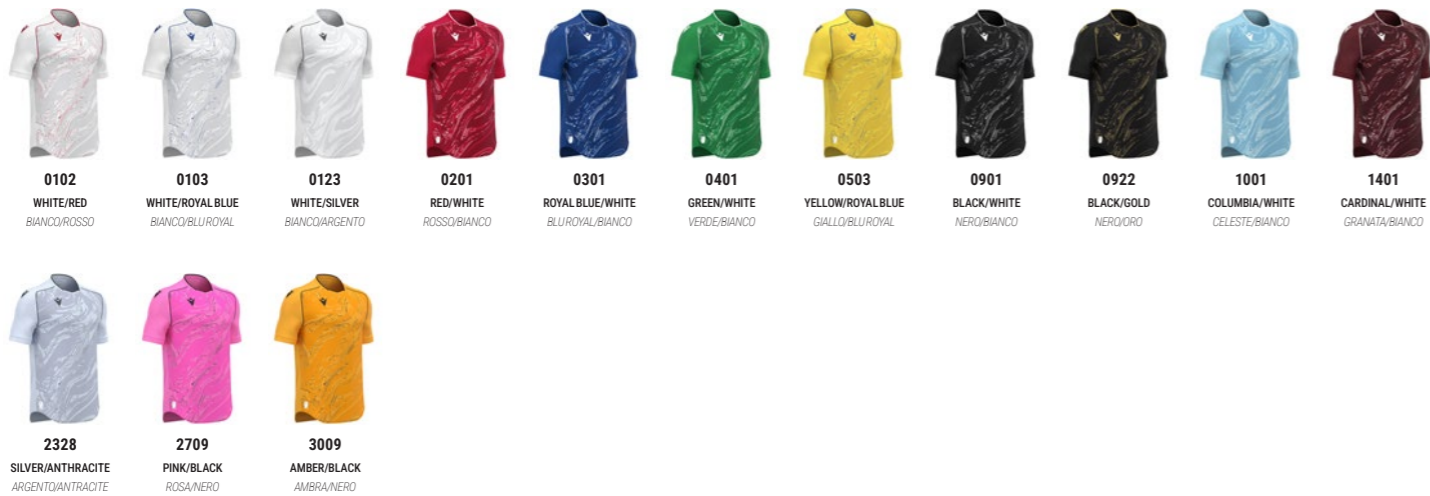

MATCH DAY ECO SHIRT

ECO SOFTLOCK: 100% POLYESTER (RECYCLED)

SR	M	L	XL	2XL	3XL	4XL	5XL	RRP £ 47,30	U-PAY £ 35,50
JR	5XS	4XS	3XS	2XS	XS	S		RRP £ 39,40	U-PAY £ 29,55

- › Embossed texture on sleeves
- › Shaped shirt bottom
- › Fabric sleeve cuffs
- › Eco micromesh back
- › Macron Hero logo in silicone on front
- › V-neck in bicolour knit
- › Contrast piping on sleeves
- › Sublimated front print texture

- › Texture embossata su maniche
- › Fondo maglia sagomato
- › Polsi fondo manica in tessuto
- › Retro in Eco micromesh
- › Logo Macron Hero in silicone su fronte
- › Collo a V in maglieria bicolore
- › Piping in contrasto su maniche
- › Texture in stampa sublimatica su fronte maglia

80000456

GALAX **NEW**

MATCH DAY SHORTS

SOFTLIGHT: 100% POLYESTER

SR	M	L	XL	2XL	3XL	4XL	5XL	RRP £ 13,70	U-PAY £ 10,30
JR	5XS	4XS	3XS	2XS	XS	S		RRP £ 11,40	U-PAY £ 8,55

- › Elastic band
- › Flat drawstring

- › Fascione elasticizzato
- › Coulisse piatta