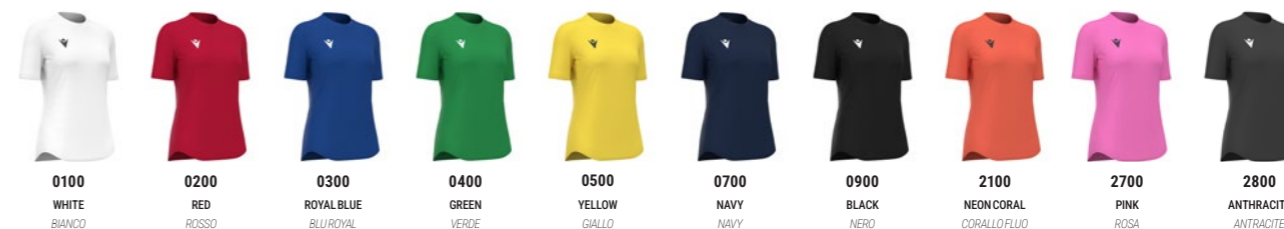

- › Ribbed crew neck
- › Shaped shirt bottom
- › Light micromesh back

- › Girocollo in costina
- › Fondo maglia sagomato
- › Retro in light micromesh

0100 WHITE
BIANCO

0200 RED
ROSSO

0300 ROYAL BLUE
BLU ROYAL