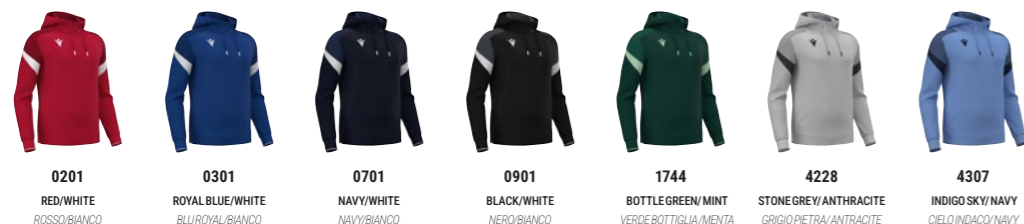

ALCHEMIST NEW

AVAILABLE UNTIL **2029**

HOODY FULL LENGTH ZIP TOP

ATHLETIC: 91% POLYESTER - 9% ELASTANE

SR	M	L	XL	2XL	3XL	4XL	5XL	RRP £ 70,80	U-PAY £ 53,10
JR	5XS	4XS	3XS	2XS	XS	S		RRP £ 59,00	U-PAY £ 44,25

- › Contrasting triangular inserts on sleeves
- › Hood with jersey lining
- › Pockets with contrasting jersey pocket lining
- › Macron Hero logo in silicone on front
- › Bicolour ribbed cuffs and waistband
- › Round drawstring with contrasting end tips
- › Inserti triangolari in contrasto su maniche
- › Cappuccio con fodera in jersey
- › Tasche con saccotasca in jersey in contrasto colore
- › Logo Macron Hero in silicone su fronte
- › Polsi e fascione in costina bicolore
- › Coulisce tonda con puntale in contrasto colore