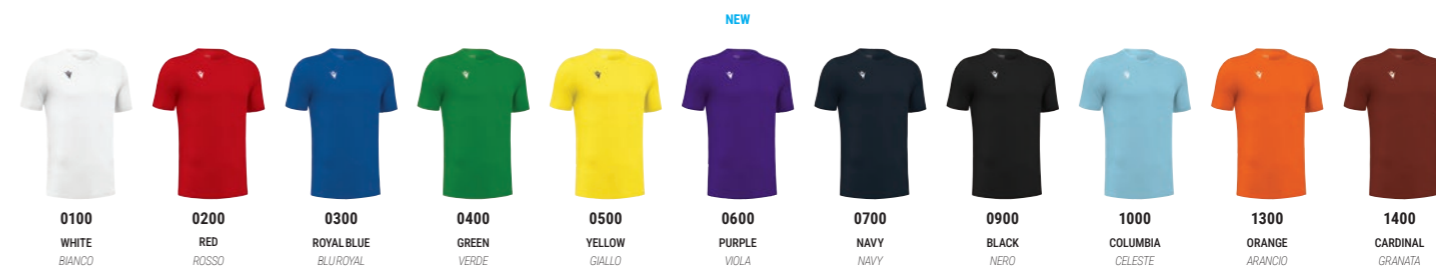

0100 WHITE BIANCO
0200 RED ROSSO
0300 ROYAL BLUE BLUROYAL
0400 GREEN VERDE
0500 YELLOW GIALLO
0600 PURPLE VIOLA
0700 NAVY NAVY
0900 BLACK NERO
1000 COLUMBIA CELESTE
1300 ORANGE ARANCIO
1400 CARDINAL GRANATA

1722 BOTTLE GREEN/GOLD VERDE BOTTIGLIA/ORO
1900 GREY MELANGE GRIGIO MELANGE