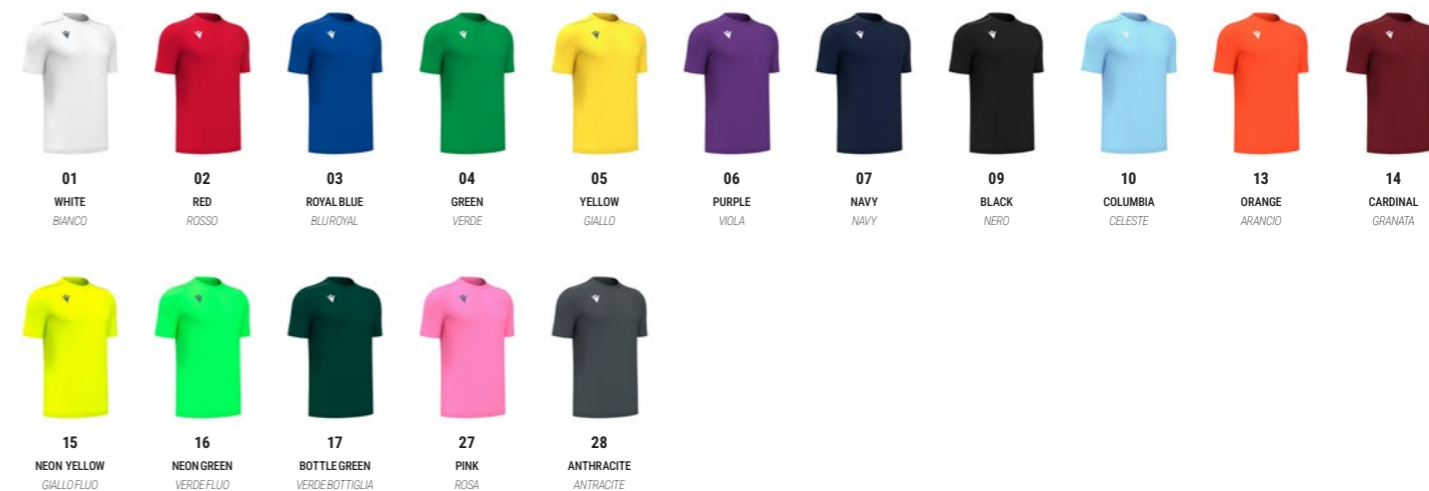

SR	M	L	XL	2XL	3XL	4XL	5XL	RRP £ 18,15	U-PAY £ 13,65
JR	5XS	4XS	3XS	2XS	XS	S		RRP £ 15,10	U-PAY £ 11,35

- > Piping on shoulder
- > Ribbed crew neck
- > Piping su spalla
- > Girocollo in costina

01	02	03	04	05	06	07	09	10	13	14
WHITE	RED	ROYAL BLUE	GREEN	YELLOW	PURPLE	NAVY	BLACK	COLUMBIA	ORANGE	CARDINAL
BIANCO	ROSSO	BLU ROYAL	VERDE	GIALLO	VIOLA	NAVY	NERO	CELESTE	ARANCIO	GRANATA